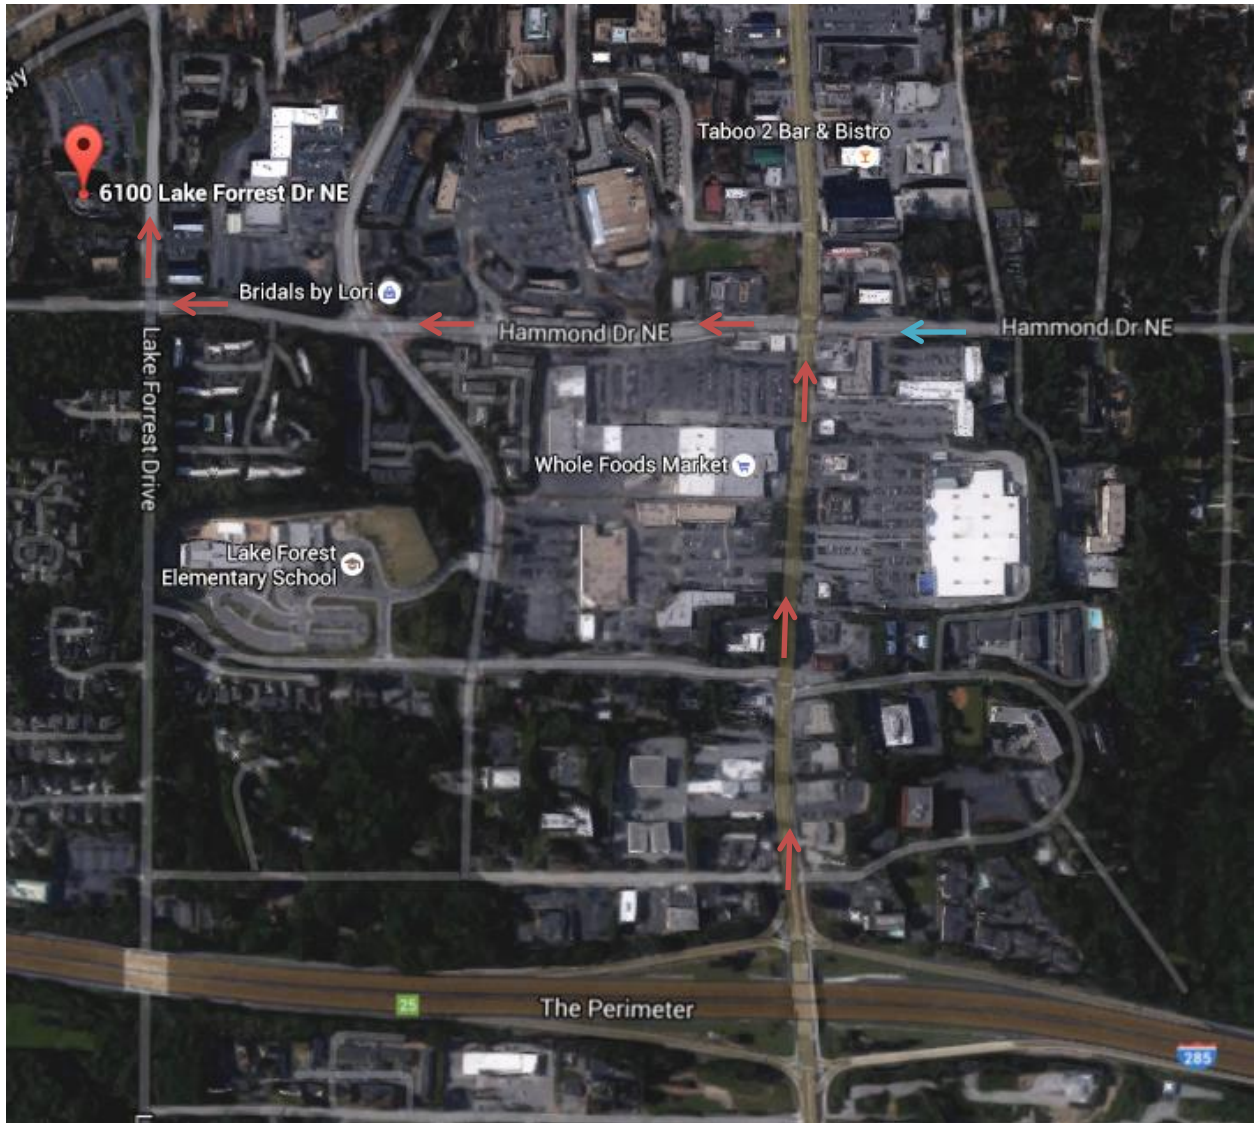

6100 Lake Forrest Drive
Suite 200
Atlanta, GA 30328
404-994-7600

FROM THE NORTH TRAVELING ON I- 85 SOUTH

1. Take 85 South towards Atlanta
2. Exit 285 West
3. Exit Roswell Road – Take a Right
4. Turn Left on Hammond Drive
5. Turn Right on Lake Forrest Drive
6. Building will be on the Left

FROM THE NORTH TRAVELING ON I-75 SOUTH

1. Take 75 South towards Atlanta
2. Exit 285 East
3. Exit Roswell Road – Take a Left
4. Turn Left on Hammond Drive
5. Turn Right on Lake Forrest Drive
6. Building will be on the Left

FROM THE NORTH TRAVELING ON GA 400 SOUTH

1. Take 400 South
2. Exit Hammond Drive – Take a Right
3. Turn Right on Lake Forrest Drive
4. Building will be on the Left

FROM THE SOUTH TRAVELING ON GA 400 NORTH AND I-75/I-85 NORTH

1. Take 75/85 North
2. Keep Left at the fork to continue onto 85N
3. Merge onto 400 North
4. Take Exit 4B onto 285 West toward Chattanooga/Birmingham
5. Exit Roswell Road – Take a Right
6. Turn Left on Hammond Drive
7. Turn Right on Lake Forrest Drive
8. Building will be on the Left